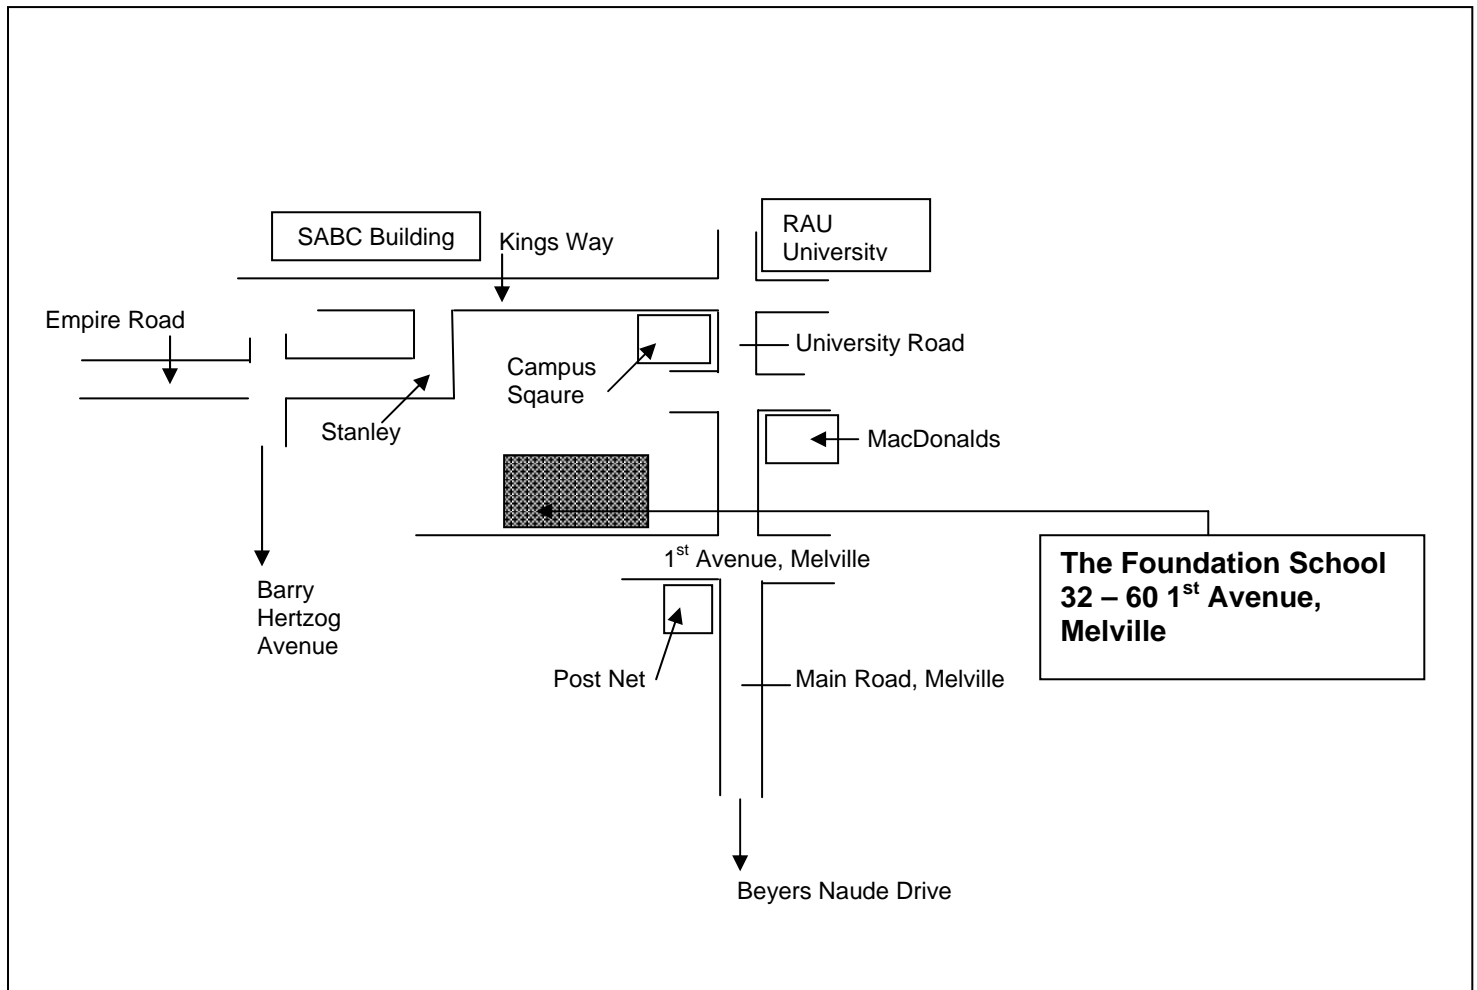

Map to the Foundation School, 1st Avenue Melville

Directions:

- Traveling along the **Ben Schoeman Highway from Pretoria, exit on the Empire Road** Off ramp.
- Turn Right into **Empire Road**, which becomes **Stanley** at Auckland Park and then intercepts with **Kings Way** at the SABC Buildings.
- Turn Right into **Kings Way** and follow the road until the intersection with **University Road**.
- Turn Right into **University Road** (which becomes **Main Road Melville**.)
- At the 2nd set of traffic lights, Turn Right into **1st Avenue**
- The entrance to the Foundation is on your right, just after the traffic circle.

The telephone number to the Foundation School is: (011) 482 3520