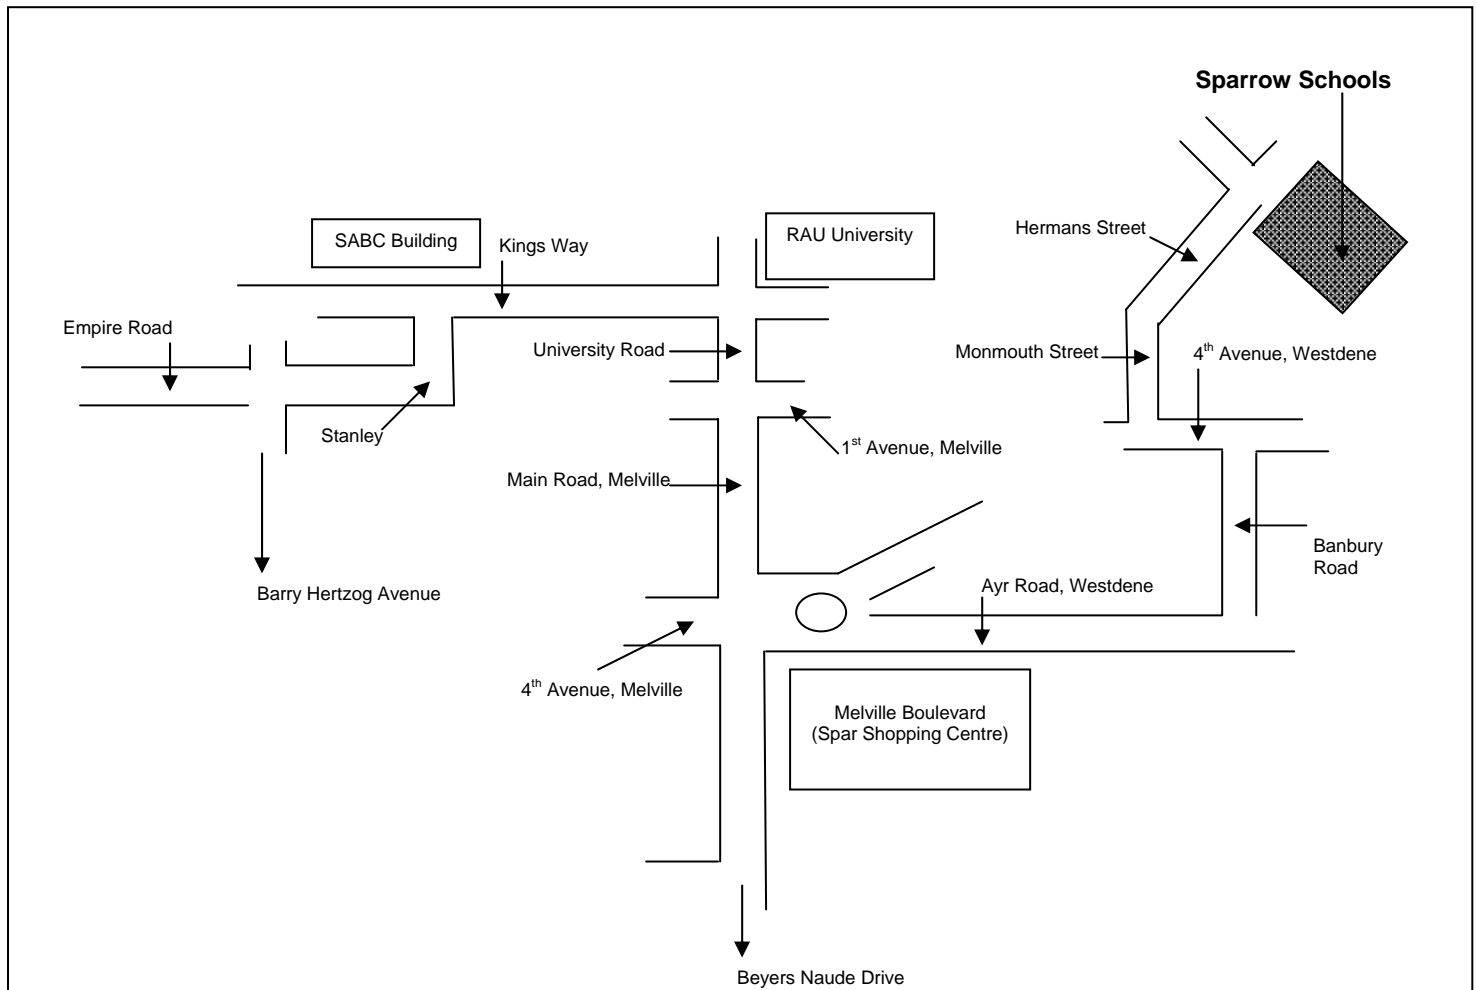

Map to Sparrow Combined School: Corner Gerty & Hermans Streets, Sophiatown

Directions:

- Traveling along the **Ben Schoeman Highway from Pretoria, exit on the Empire Road** Off ramp.
- Turn Right into **Empire Road**, which becomes **Stanley** at Auckland Park and then intercepts with **Kings Way** at the SABC Buildings.
- Turn Right into **Kings Way** and follow the road until the intersection with **University Road**.
- Turn Right into **University Road** (which becomes **Main Road Melville**.)
- At the 3rd set of traffic lights (**the intersection of Ayr Road and 4th Avenue, Melville**) Turn Right into **Ayr**. (Look out for sign to the RAU Hockey Grounds)
- At the **circle**, take the right fork (Ayr Road) that runs alongside the Melville Boulevard shopping centre.
- At the bottom of the hill, turn left into **Banbury**
- At the T-junction turn left into **4th Avenue, Westdene**
- Turn first right into **Monmouth Street** – which becomes **Hermans**
- The school is on your right hand side.